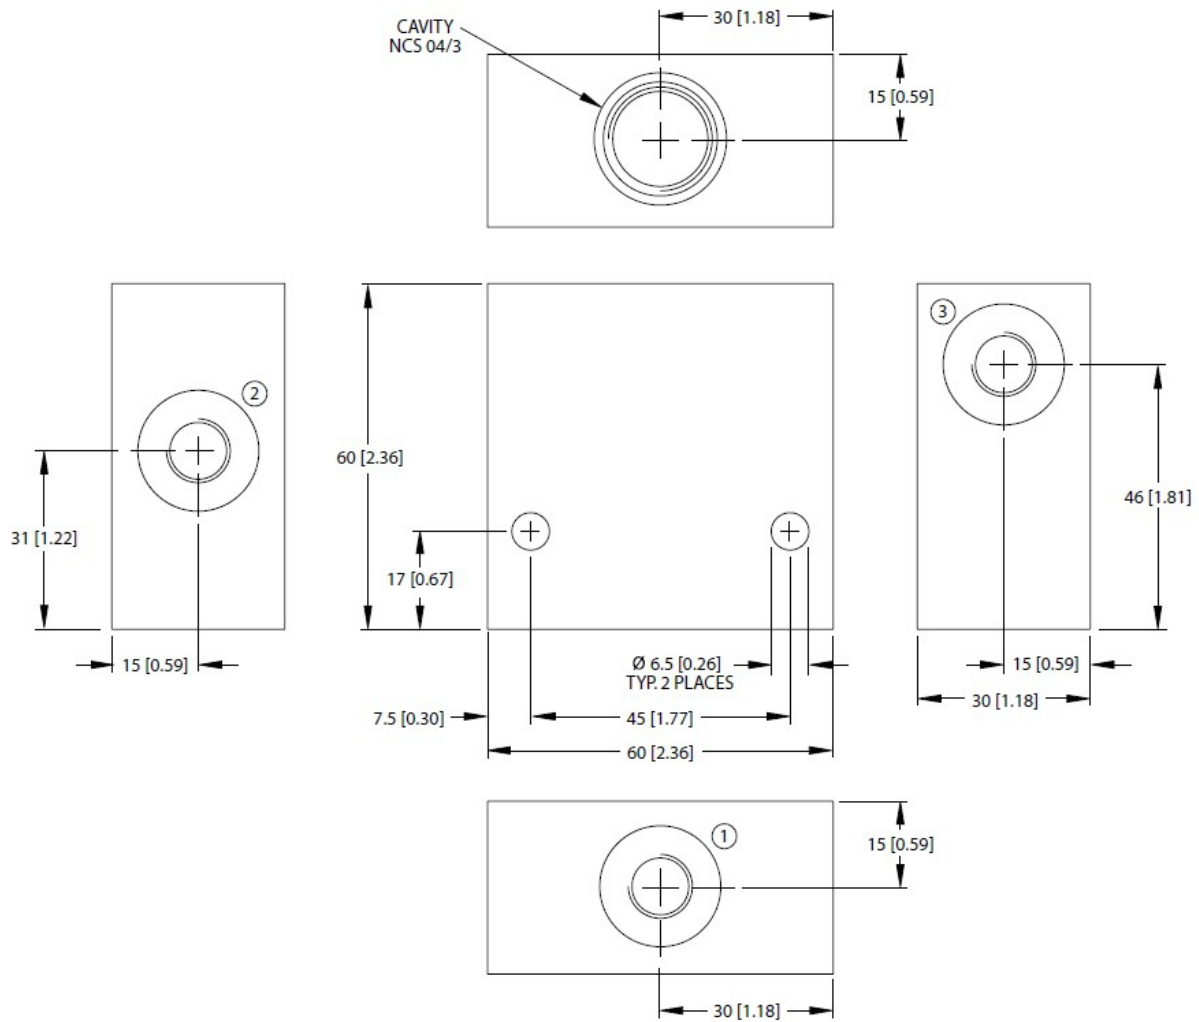

Dimensional drawings

Options

Order Code	Description	Style	Ports
NCS04/3-SE-1/4	Aluminum Housing	SE	1/4 BSP
NCS04/3-SE-4S	Aluminum Housing	SE	SAE #4
NCS04/3-SE-6S	Aluminum Housing	SE	SAE #6