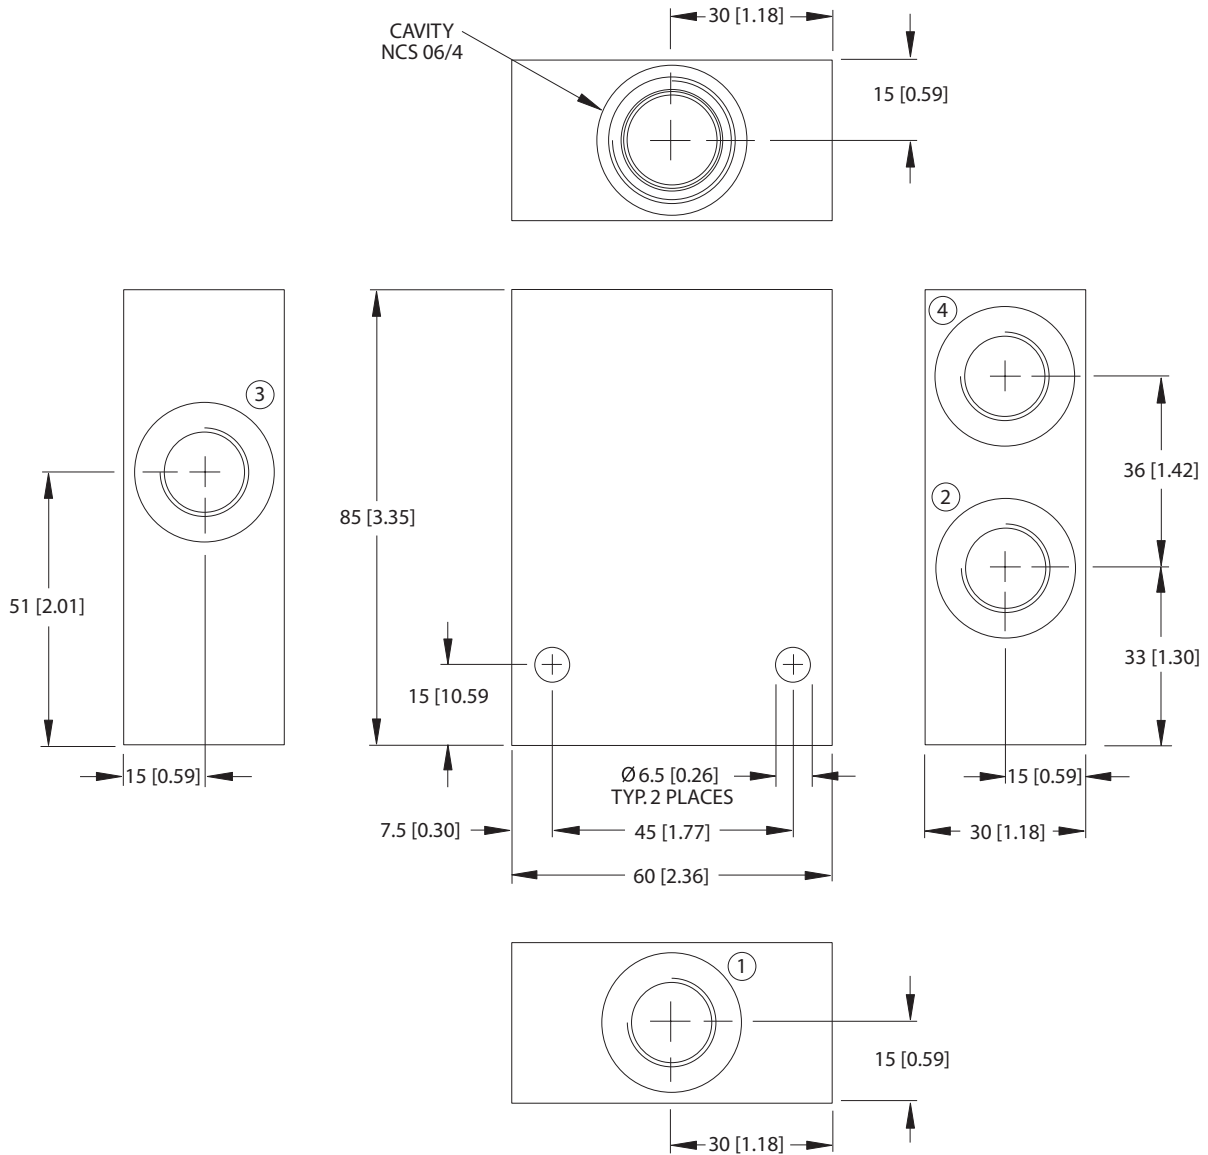

Dimensional drawings

Options

Order Code	Description	Style	Ports
NCS06/4-L-1/2	Aluminum Housing	L	1/2 BSP
NCS06/4-L-85	Aluminum Housing	L	SAE #8

Dimensional drawings

Housings
NCS06/4 (L)

Options

Order Code	Description	Style	Ports
NCS06/4-L-3/8	Aluminum Housing	L	3/8 BSP
NCS06/4-L-6S	Aluminum Housing	L	SAE #6