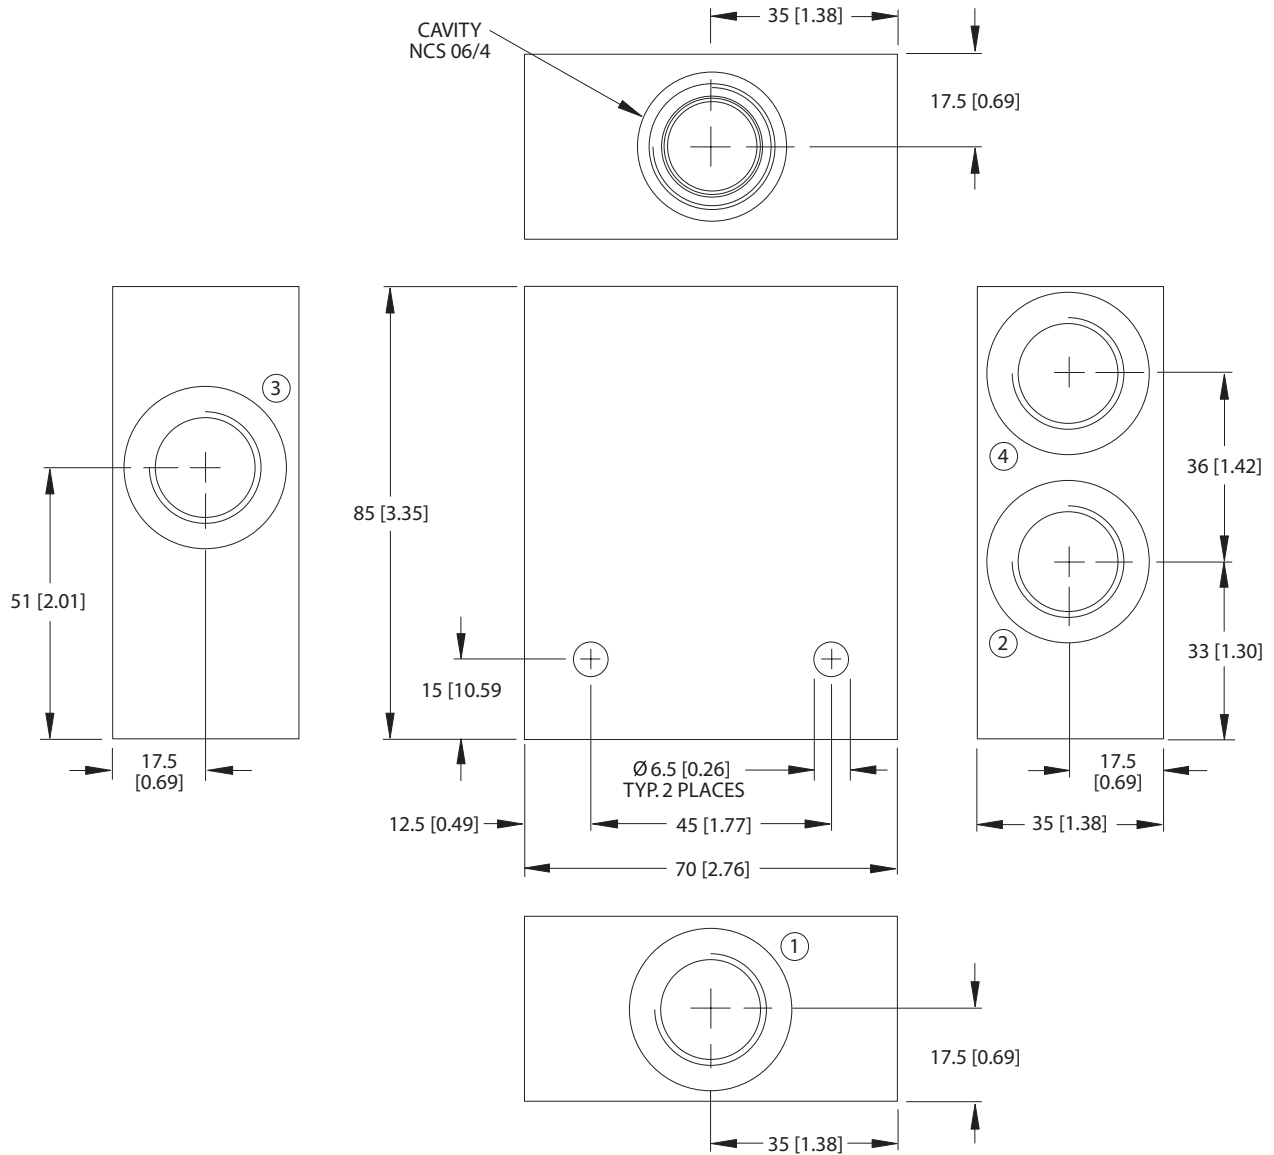

Dimensional drawings

Options

Order Code	Description	Style	Ports
NCS06/4-L-1/2	Aluminum Housing	L	1/2 BSP
NCS06/4-L-85	Aluminum Housing	L	SAE #8

Dimensional drawings

Housings
NCS06/4 (L)

Options

Order Code	Description	Style	Ports
NCS06/4-L-3/8	Aluminum Housing	L	3/8 BSP
NCS06/4-L-6S	Aluminum Housing	L	SAE #6