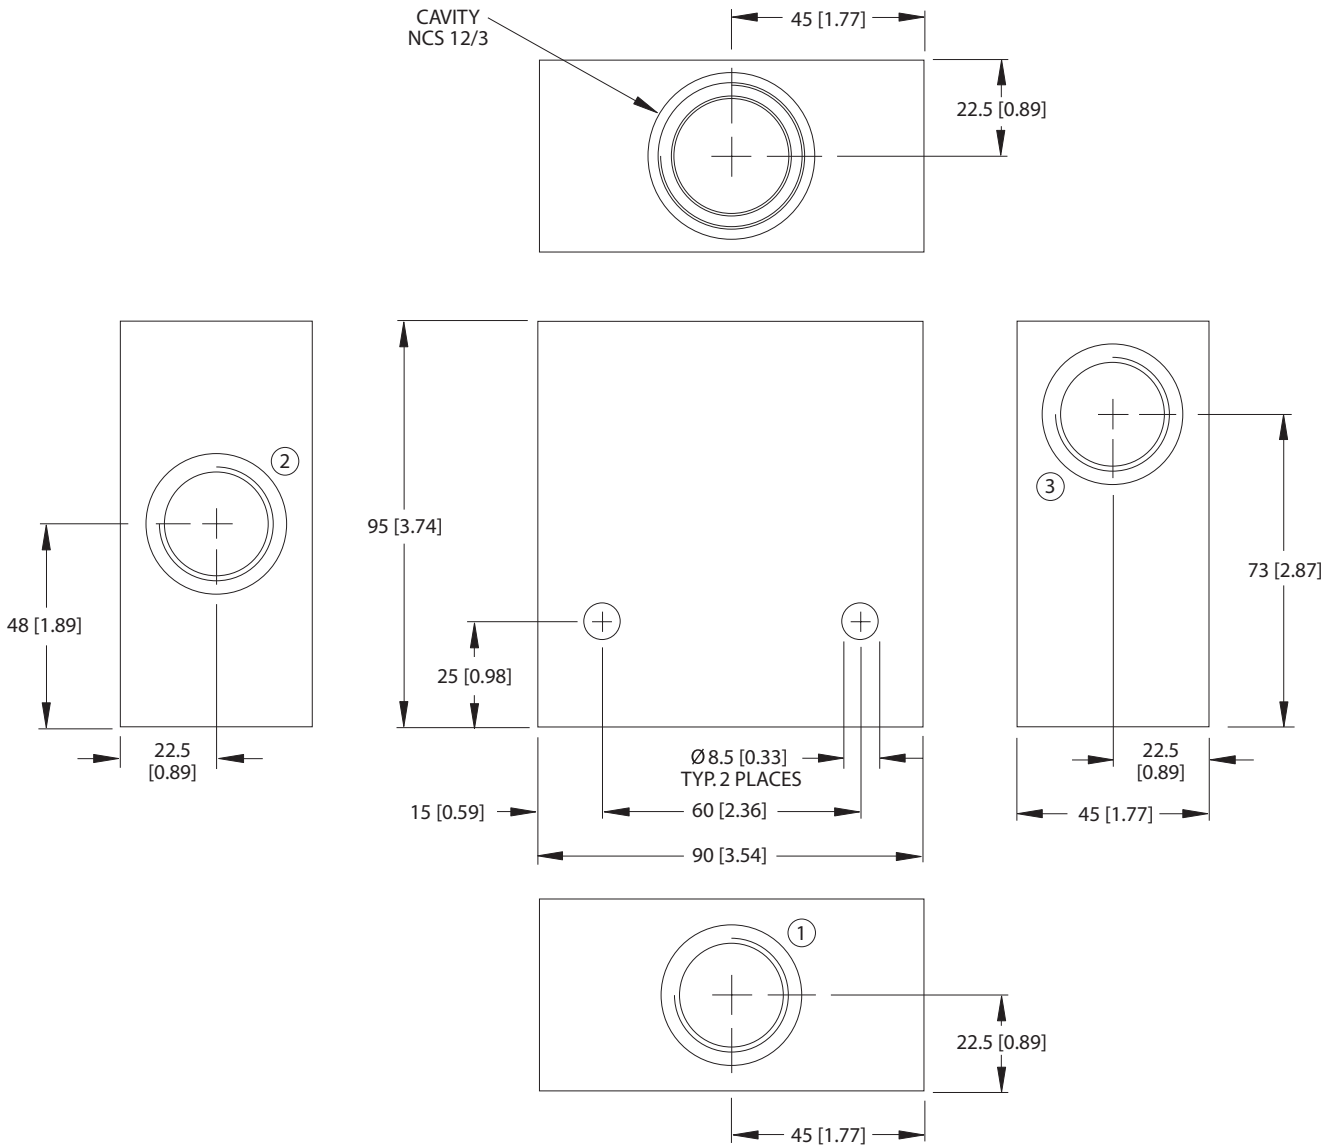

Dimensional drawings

Housings  
 NCS12/3 (SE)

Options

Order Code	Description	Style	Ports
NCS12/3-SE-1	Aluminum Housing	SE	1/2 BSP
NCS12/3-SE-12S	Aluminum Housing	SE	SAE #12
NCS12/3-SE-3/4	Aluminum Housing	SE	3/4 BSP
NCS12/3-SE-8S	Aluminum Housing	SE	SAE #8