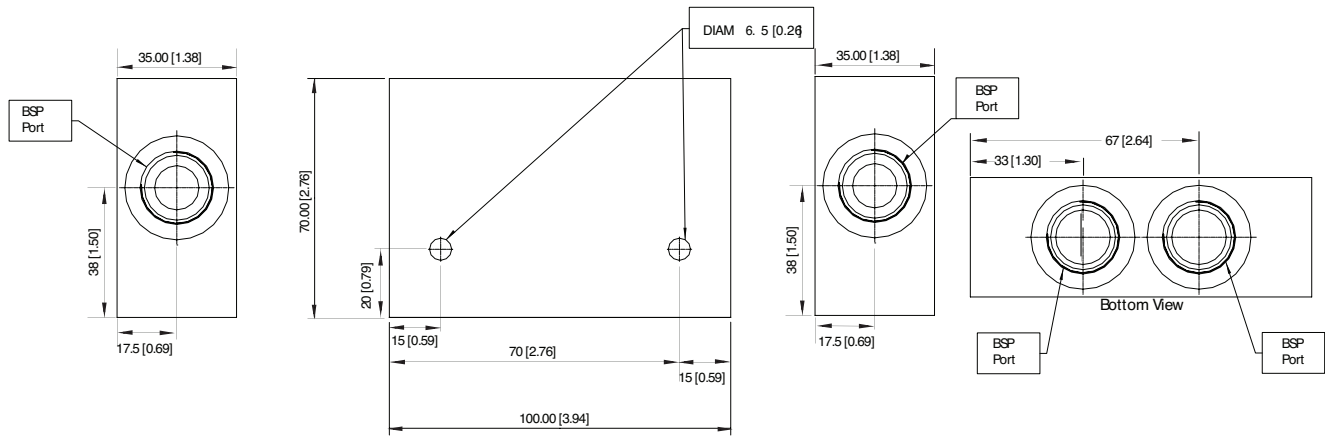

SAE Ported

BSP Ported

Options

Order Code	Description	Style	Ports
DCB10-3S-6S	Aluminum Housing	Dual Counterbalance	SAE #6
DCB10-3S-8S	Aluminum Housing	Dual Counterbalance	SAE #8
DCB10-3S-10S	Aluminum Housing	Dual Counterbalance	SAE #10
DCB10-3S-SE-3B	Aluminum Housing	Dual Counterbalance	3/8 BSP
DCB10-3S-SE-4B	Aluminum Housing	Dual Counterbalance	1/2 BSP
DCB10-3S-S6S	Steel Housing	Dual Counterbalance	SAE #6
DCB10-3S-S8S	Steel Housing	Dual Counterbalance	SAE #8
DCB10-3S-SE-S3B	Steel Housing	Dual Counterbalance	3/8 BSP
DCB10-3S-SE-S4B	Steel Housing	Dual Counterbalance	1/2 BSP