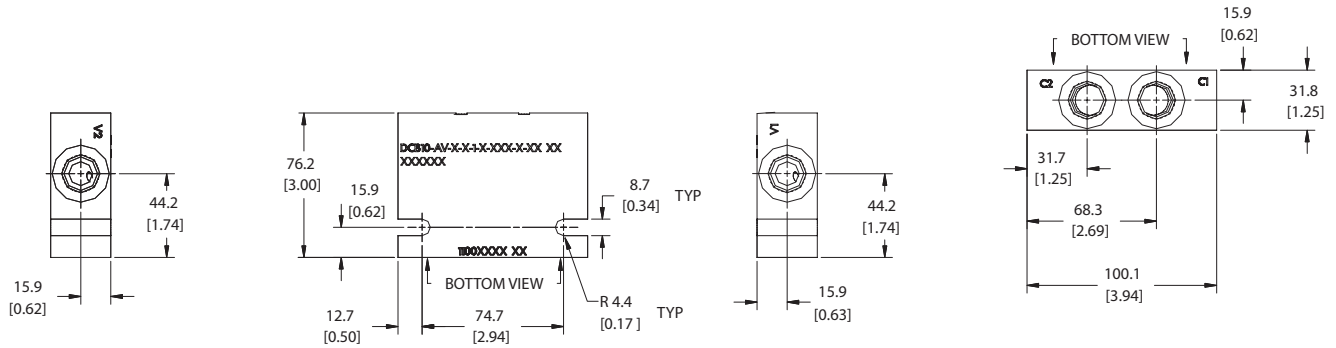

SAE Ported

BSP Ported

Options

Order Code	Description	Style	Ports
DCB10-3S-6S	Aluminum Housing	Dual Counterbalance	SAE #6
DCB10-3S-8S	Aluminum Housing	Dual Counterbalance	SAE #8
DCB10-3S-10S	Aluminum Housing	Dual Counterbalance	SAE #10
DCB10-3S-SE-3B	Aluminum Housing	Dual Counterbalance	3/8 BSP
DCB10-3S-SE-4B	Aluminum Housing	Dual Counterbalance	1/2 BSP
DCB10-3S-S6S	Steel Housing	Dual Counterbalance	SAE #6
DCB10-3S-S8S	Steel Housing	Dual Counterbalance	SAE #8
DCB10-3S-SE-S3B	Steel Housing	Dual Counterbalance	3/8 BSP
DCB10-3S-SE-S4B	Steel Housing	Dual Counterbalance	1/2 BSP